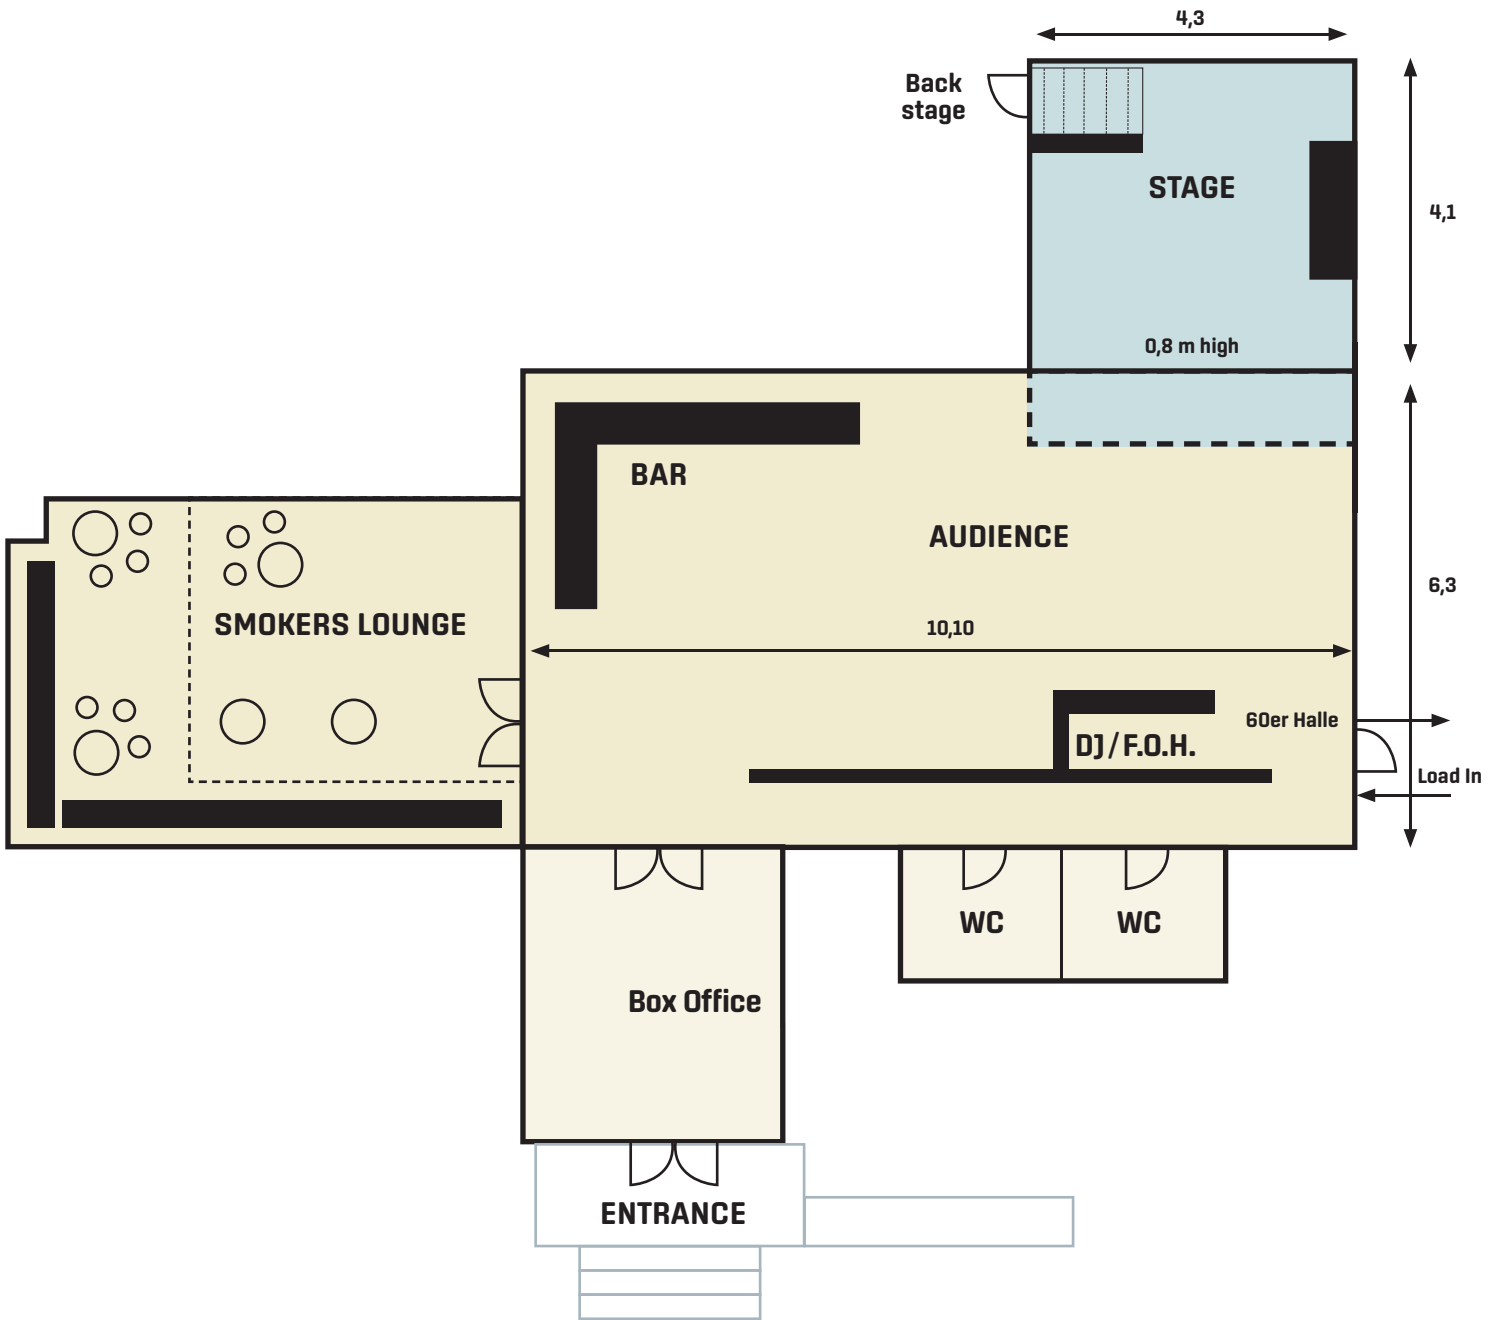

# VENUE SPECS

## Stage:

4m x 4m

### PA:

1x Coda G-715-96  
1x 18" W-Bin per Side  
1x Kling & Freitag CA1001 per side  
(rear Speakers)