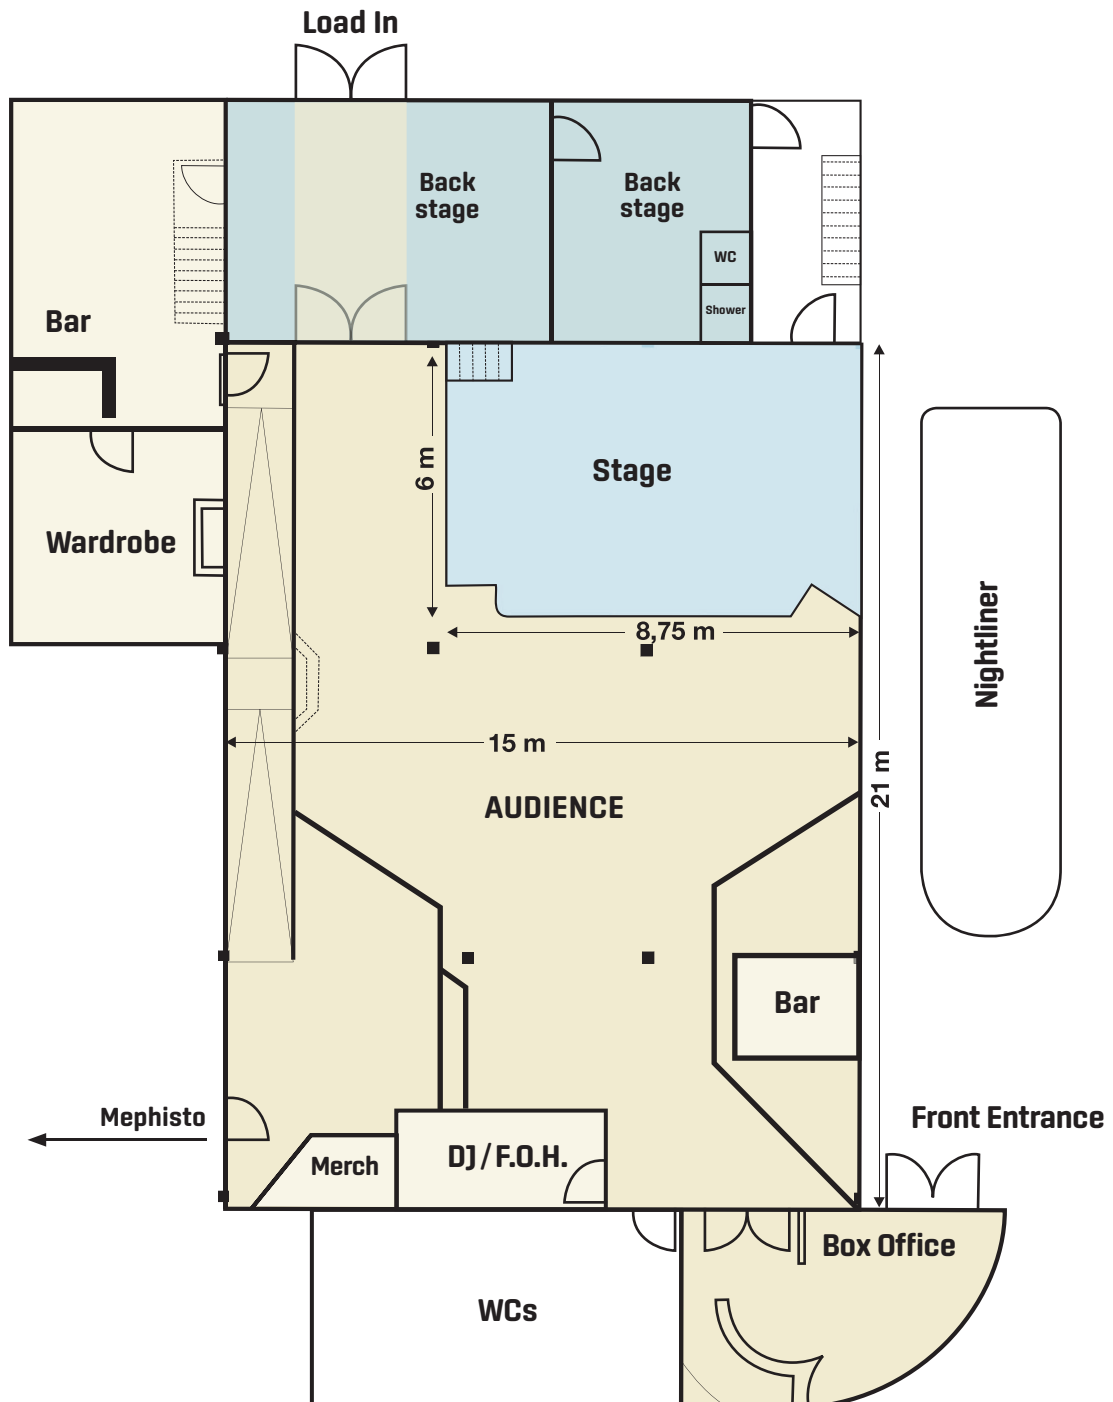

VENUE SPECS

60er-Jahre Halle

60er-Jahre Halle

PA

1x Kling & Freitag ACCESS T9 per side
2x Kling & Freitag ACCESS B5 per side

PA Drive Rack:

1x Kling & Freitag ACCESS C5/9
Controller per side
1x Carver PM1400 (High and Mid)
per side
1x Carver PT2400 (Sub) per side

PA Party-EQ/Limiter Rack:

1x dbx 1231 (bypassed during live shows)
1x Dateq SPL 3
1x dbx 266 XS

Monitoring

Wedges:

6x Kling & Freitag M152
2x RAM Audio S4044

Drumfill:

2x Kling & Freitag SW115i
1x Kling & Freitag CA1515-9

1x 12 Channel Subsnake
2x Fixed Subsnake
(4x XLR, 1x DMX, 2x Speakon, 1x 16A
Schuko)
1x Fixed Subsnake (6x XLR, 2x Speakon)

Stage

Stands:

K&M and Beyerdynamic Microphone
stands
K&M Speaker stands
Party Equipment